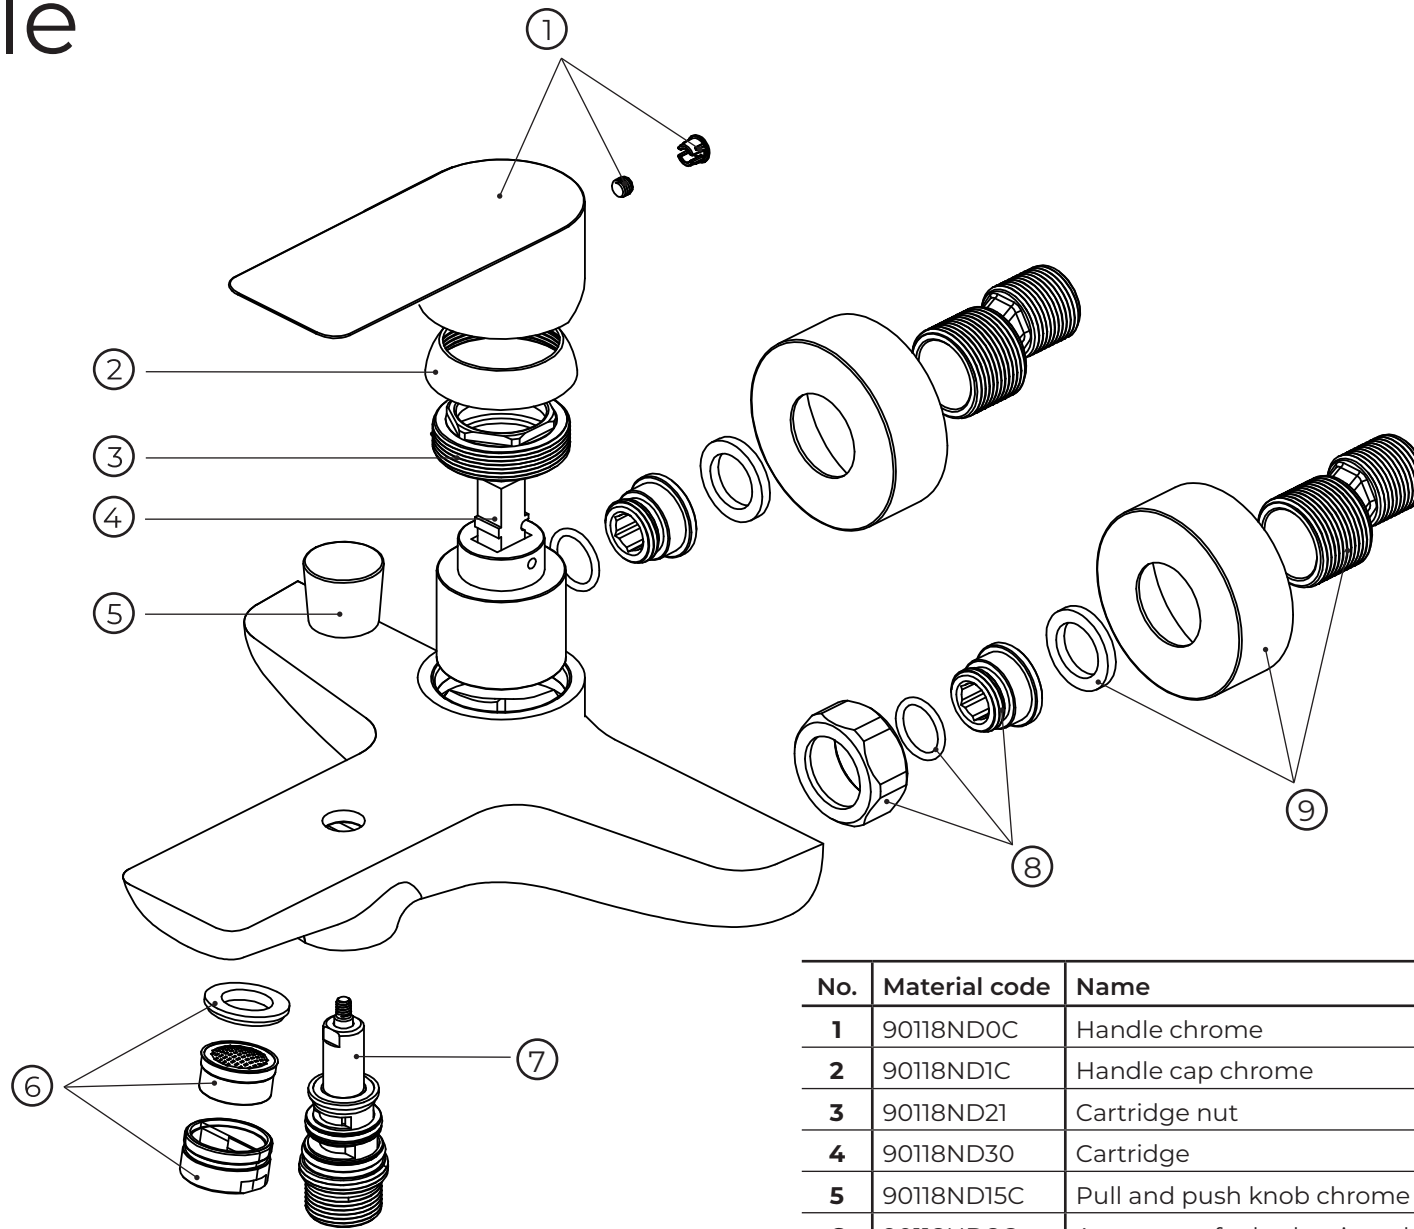

kielle

10318100

| No. | Material code | Name | QTY |
|-----|---------------|--|-----|
| 1 | 90118ND0C | Handle chrome | 1 |
| 2 | 90118ND1C | Handle cap chrome | 1 |
| 3 | 90118ND21 | Cartridge nut | 1 |
| 4 | 90118ND30 | Cartridge | 1 |
| 5 | 90118ND15C | Pull and push knob chrome | 1 |
| 6 | 90118ND8C | Aerator set for bath mixer chrome | 1 |
| 7 | 90118ND16C | Divertor chrome | 1 |
| 8 | 90118ND13C | Set - O-ring, Hex screw nut & connector chrome | 2 |
| 9 | 90118ND14C | Wall cap & S-union set chrome | 2 |