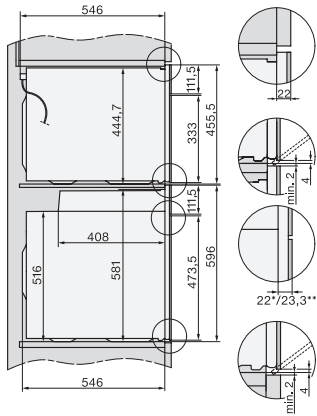

side view H7000 XL, installation drawings

built-in H7000 XL, installation drawing

Installation H7000 XL underframe, installation drawings

H226x-1B/E/I, H2x6xB, H7x6xB, installation drawings

H7000 handle, installation drawing

H7000 handle, glass, installation drawings

Installation H7000 BM XL, installation drawings

side view H7000 XL build-under, installation drawing

H 7264 B

Pečicí trouba

v perfektně kombinovatelném designu s textovým displejem a PerfectClean.

side view Kombi BM XL, installation drawings

Installation Kombi BM XL, installation drawings