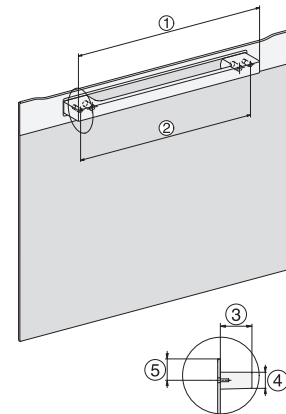

side view H7000 XL, installation drawings

built-in H7000 XL, installation drawing

Installation H7000 XL underframe, installation drawings

H226x-1B/E/I, H2x6xB, H7x6xB, installation drawings

H7000 handle, installation drawing

H7000 handle, glass, installation drawings

Installation H7000 BM XL, installation drawings

side view H7000 XL build-under, installation drawing

H 7264 B

Pečicí trouba

v perfektně kombinovatelném designu s textovým displejem a PerfectClean.