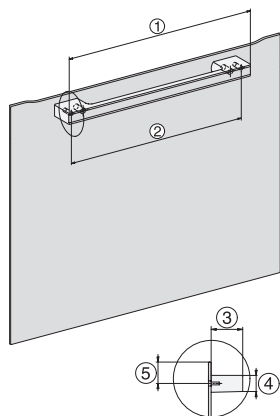

side view H7000 XL, installation drawings

built-in H7000 XL, installation drawing

Installation H7000 XL underframe, installation drawings

H226x-1B/E/I, H2x6xB, H7x6xB, installation drawings

H7000 handle, installation drawing

H7000 handle, glass, installation drawings

Installation H7000 BM XL, installation drawings

side view H7000 XL build-under, installation drawing

H 7264 B

Pečicí trouba

v perfektně kombinovatelném designu s textovým displejem a PerfectClean.