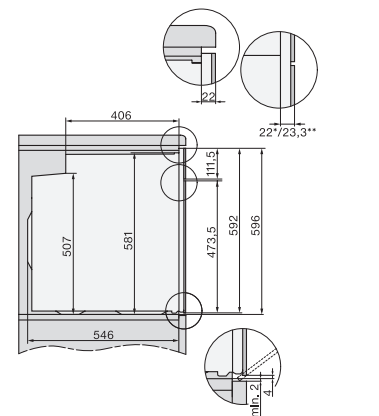

side view H7000 XL, installation drawings

built-in H7000 XL, installation drawing

Installation H7000 XL underframe, installation drawings

H226x-1B/E/I, H2x6xB, H7x6xB, installation drawings

H7000 handle, installation drawing

H7000 handle, glass, installation drawings

Installation H7000 BM XL, installation drawings

side view H7000 XL build-under, installation drawing

H 7264 B

Pečicí trouba

v perfektně kombinovatelném designu s textovým displejem a PerfectClean.