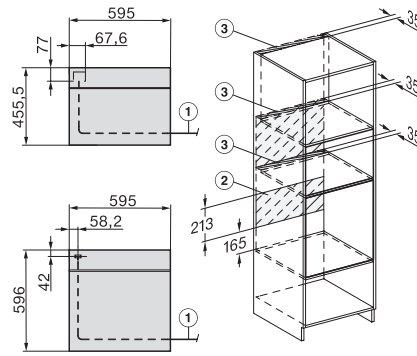

side view H7000 XL, installation drawings

built-in H7000 XL, installation drawing

Installation H7000 XL underframe, installation drawings

H226x-1B/E/I, H2x6xB, H7x6xB, installation drawings

H7000 handle, installation drawing

H7000 handle, glass, installation drawings

Installation H7000 BM XL, installation drawings

side view H7000 XL build-under, installation drawing

H 7264 B

Pečicí trouba

v perfektně kombinovatelném designu s textovým displejem a PerfectClean.

side view Kombi BM XL, installation drawings

Installation Kombi BM XL, installation drawings