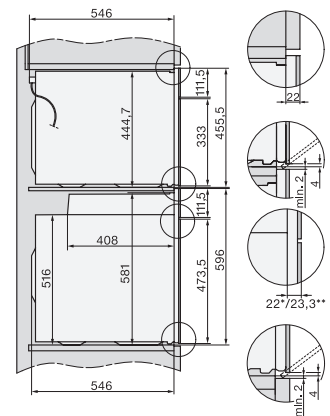

side view H7000 XL, installation drawings

built-in H7000 XL, installation drawing

Installation H7000 XL underframe, installation drawings

H226x-1B/E/I, H2x6xB, H7x6xB, installation drawings

H7000 handle, installation drawing

Installation H7000 BM XL, installation drawings

side view H7000 XL build-under, installation drawing

side view Kombi BM XL, installation drawings

H 7264 B

Pečicí trouba

v perfektně kombinovatelném designu s textovým displejem a PerfectClean.