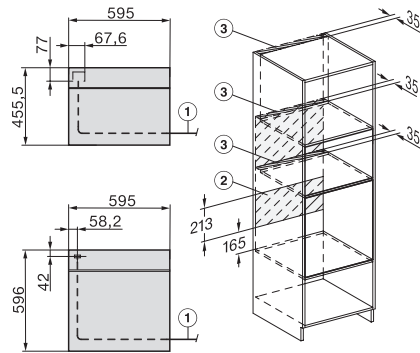

side view H7000 XL, installation drawings

built-in H7000 XL, installation drawing

Installation H7000 XL underframe, installation drawings

H226x-1B/E/I, H2x6xB, H7x6xB, installation drawings

H7000 handle, installation drawing

Installation H7000 BM XL, installation drawings

side view H7000 XL build-under, installation drawing

side view Kombi BM XL, installation drawings

H 7264 B

Pečicí trouba

v perfektně kombinovatelném designu s textovým displejem a PerfectClean.