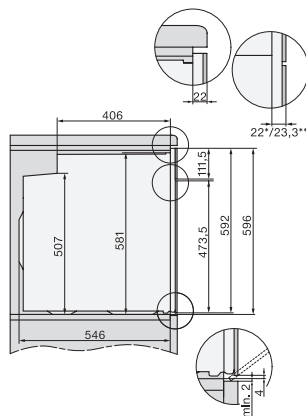

side view H7000 XL, installation drawings

built-in H7000 XL, installation drawing

Installation H7000 XL underframe, installation drawings

H226x-1B/E/I, H2x6xB, H7x6xB, installation drawings

H7000 handle, installation drawing

Installation H7000 BM XL, installation drawings

side view H7000 XL build-under, installation drawing

side view Kombi BM XL, installation drawings

H 7264 B

Pečicí trouba

v perfektně kombinovatelném designu s textovým displejem a PerfectClean.