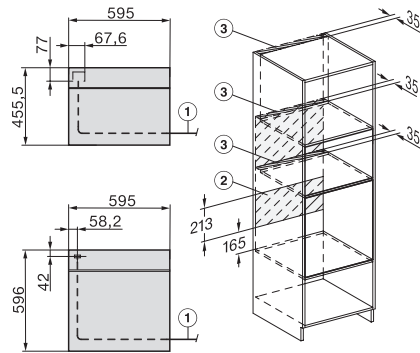

Installation H7000 XL underframe, installation drawings

H2x6x-1B/BP/E/EP/I/IP, H2850BP, H7x6xB/BP/BPX, H2x6xB, installation drawings

H7000 handle, glass, installation drawings

Installation H7000 BM XL, installation drawings

side view H7000 XL build-under, installation drawing

side view Kombi BM XL, installation drawings

H 7464 BP

Pečící trouba

v perfektně kombinovatelném designu s pokrmovým teploměrem a LED osvětlením.

Installation Kombi BM XL, installation drawings