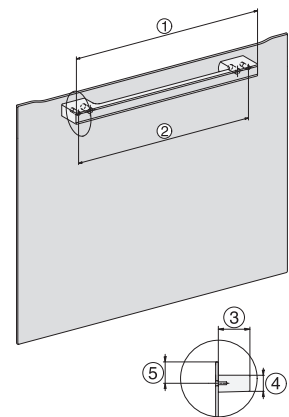

H 7464 BP

Pečící trouba

v perfektně kombinovatelném designu s pokrmovým teploměrem a LED osvětlením.

installation H7000 XL, installation drawing

side view H7000 XL, installation drawings

built-in H7000 XL, installation drawing

Installation H7000 XL underframe, installation drawings

H2x6x-1B/BP/E/EP/I/IP, H2850BP, H7x6xB/BP/BPX, H2x6xB, installation drawings

H7000 handle, glass, installation drawings

Installation H7000 BM XL, installation drawings