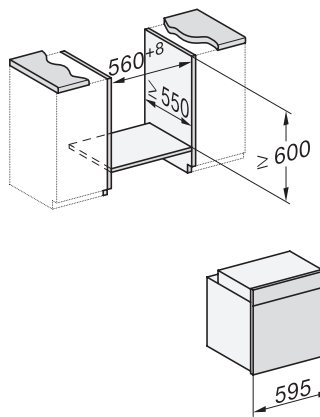

H 7464 BP

Pečící trouba

v perfektně kombinovatelném designu s pokrmovým teploměrem a LED osvětlením.

installation H7000 XL, installation drawing

side view H7000 XL, installation drawings

built-in H7000 XL, installation drawing

Installation H7000 XL underframe, installation drawings

H2x6x-1B/BP/E/EP/I/IP, H2850BP, H7x6xB/BP/BPX, H2x6xB, installation drawings

H7000 handle, glass, installation drawings

Installation H7000 BM XL, installation drawings