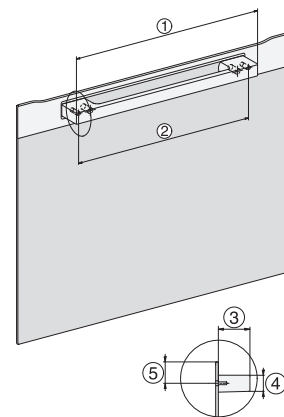

H 7464 BP Pečící trouba

v perfektně kombinovatelném designu s pokrmovým teploměrem a LED osvětlením.

installation H7000 XL, installation drawing

side view H7000 XL, installation drawings

built-in H7000 XL, installation drawing

Installation H7000 XL underframe, installation drawings

H2x6x-1B/BP/E/EP/I/IP, H2850BP, H7x6xB/BP/BPX, H2x6xB, installation drawings

H7000 handle, installation drawing

Installation H7000 BM XL, installation drawings