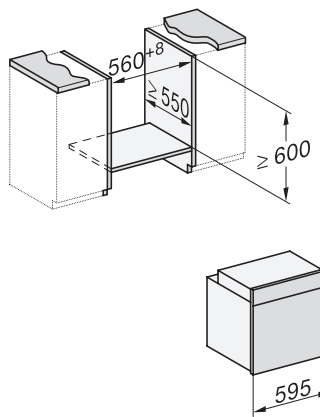

H 7464 BP Pečící trouba

v perfektně kombinovatelném designu s pokrmovým teploměrem a LED osvětlením.

installation H7000 XL, installation drawing

side view H7000 XL, installation drawings

built-in H7000 XL, installation drawing

Installation H7000 XL underframe, installation drawings

H2x6x-1B/BP/E/EP/I/IP, H2850BP, H7x6xB/BP/BPX, H2x6xB, installation drawings

H7000 handle, installation drawing

Installation H7000 BM XL, installation drawings