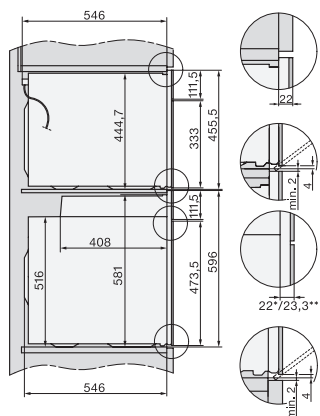

## H 7464 BPX

Pečící trouba bez rukojeti

v perfektně kombinovatelném designu s pokrmovým teploměrem a LED osvětlením.

installation H7000 XL, installation drawing

side view H7000 XL, installation drawings

built-in H7000 XL, installation drawing

Installation H7000 XL underframe, installation drawings

Installation H7000 BM XL, installation drawings

side view H7000 XL build-under, installation drawing

side view Kombi BM XL, installation drawings

Installation Kombi BM XL, installation drawings