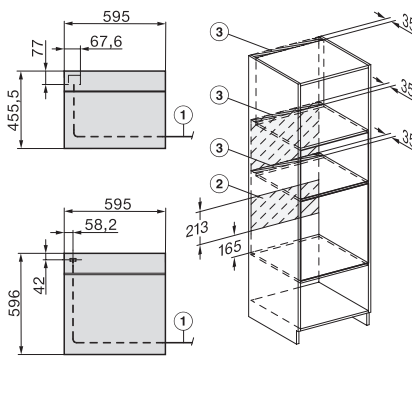

## H 7464 BPX

Pečící trouba bez rukojeti

v perfektně kombinovatelném designu s pokrmovým teploměrem a LED osvětlením.

installation H7000 XL, installation drawing

side view H7000 XL, installation drawings

built-in H7000 XL, installation drawing

Installation H7000 XL underframe, installation drawings

Installation H7000 BM XL, installation drawings

side view H7000 XL build-under, installation drawing

side view Kombi BM XL, installation drawings

Installation Kombi BM XL, installation drawings