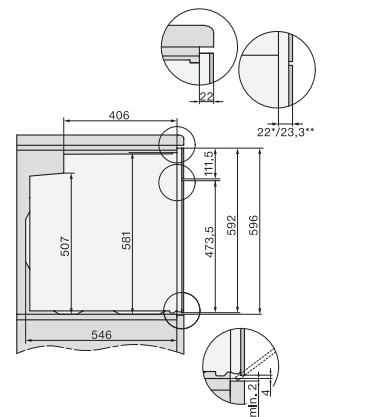

## H 7464 BPX

Pečící trouba bez rukojeti

v perfektně kombinovatelném designu s pokrmovým teploměrem a LED osvětlením.

installation H7000 XL, installation drawing

side view H7000 XL, installation drawings

built-in H7000 XL, installation drawing

Installation H7000 XL underframe, installation drawings

Installation H7000 BM XL, installation drawings

side view H7000 XL build-under, installation drawing

side view Kombi BM XL, installation drawings

Installation Kombi BM XL, installation drawings