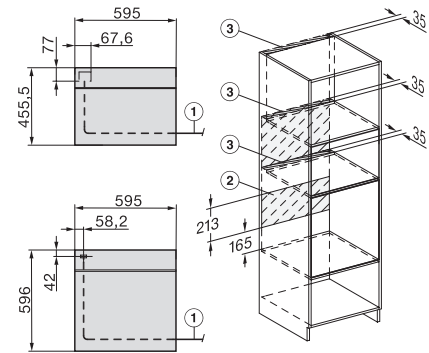

H226x-1B/E/I, H2x6xB, H7x6xB, installation drawings

H226x-1B/E/I, H2x6xB, H7x6xB, installation drawings, GB, AUS

H2x6x-1B/BP/E/EP/I/IP, H2850BP, H7x6xB/BP/BPX, H2x6xB, installation drawings

H226x-1B/BP/E/EP/I/IP, H2760B/BP, H28x0B/BP, H7x40BM/BMX, H7x6xB/BP/BPX, installation drawings

H 7260 B

Pečící trouba

v perfektně kombinovatelném designu s textovým displejem a PerfectClean.

H2760B/BP, H28x0B/BP, H7x6xB/BP/BPX, installation drawings

H2xxx-1 B/BP/E/I/IP, H7xxx B/BP/BM/BMX, installation drawings

H2xxx-1 B/BP/E/I/IP, H7xxx B/BP/BM/BMX, installation drawings