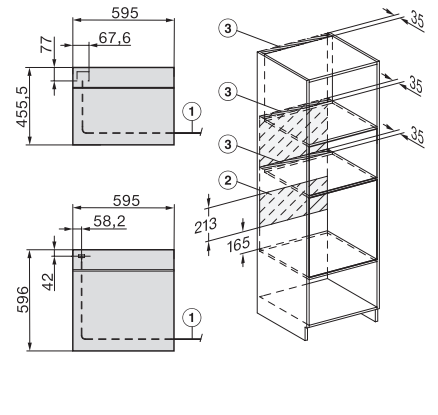

H 7260 BP

Pečičí trouba

v perfektně kombinovatelném designu s textovým displejem a pyrolýzou.

H226x-1B/BP/E/EP/1/IP, H2760B/BP, H28x0B/BP, H7x6xB/BP/BPX installation drawings

H2760B/BP, H28x0B/BP, H7x6xB/BP/BPX, DGC7351, DGC7151, installation drawings

H226x-1B/BP/E/EP/1/IP, H2760B/BP, H28x0B/BP, H7x6xB/BP/BPX, installation drawings

H226x-1B/BP/E/EP/1/IP, H2x6xB/BP, H7x6xB/BP/BPX, installation drawings

H226x-1B/BP/E/EP/1/IP, H2760B/BP, H28x0B/BP, H7x40BM/BMX, H7x6xB/BP/BPX, installation drawings

H2760B/BP, H28x0B/BP, H7x6xB/BP/BPX, installation drawings

H2xxx-1 B/BP/E/1/IP, H7xxx B/BP/BM/BMX, installation drawings

H2xxx-1 B/BP/E/1/IP, H7xxx B/BP/BM/BMX, installation drawings