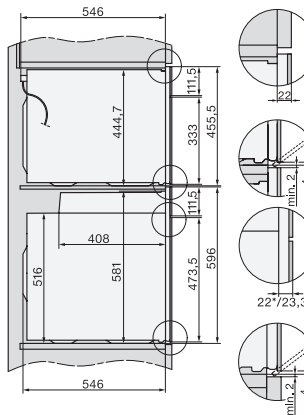

H 7260 BP

Pečičí trouba

v perfektně kombinovatelném designu s textovým displejem a pyrolýzou.

H226x-1B/BP/E/EP/1/IP, H2760B/BP, H28x0B/BP, H7x6xB/BP/BPX installation drawings

H2760B/BP, H28x0B/BP, H7x6xB/BP/BPX, DGC7351, DGC7151, installation drawings

H226x-1B/BP/E/EP/1/IP, H2760B/BP, H28x0B/BP, H7x6xB/BP/BPX, installation drawings

H226x-1B/BP/E/EP/1/IP, H2x6xB/BP, H7x6xB/BP/BPX, installation drawings

H226x-1B/BP/E/EP/1/IP, H2760B/BP, H28x0B/BP, H7x40BM/BMX, H7x6xB/BP/BPX, installation drawings

H2760B/BP, H28x0B/BP, H7x6xB/BP/BPX, installation drawings

H2xxx-1 B/BP/E/1/IP, H7xxx B/BP/BM/BMX, installation drawings

H2xxx-1 B/BP/E/1/IP, H7xxx B/BP/BM/BMX, installation drawings