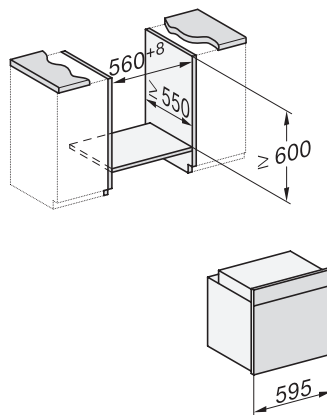

H 7262 B
 Pečící trouba
 s textovým displejem, pokrmovým teploměrem a úpravou PerfectClean

installation H7000 XL, installation drawing

installation H7000 XL, installation drawing, GB, AU

side view H7000 XL, installation drawings

built-in H7000 XL, installation drawing

Installation H7000 XL underframe, installation drawings

H7000 handle, installation drawing

Installation H7000 BM XL, installation drawings

side view H7000 XL build-under, installation drawing