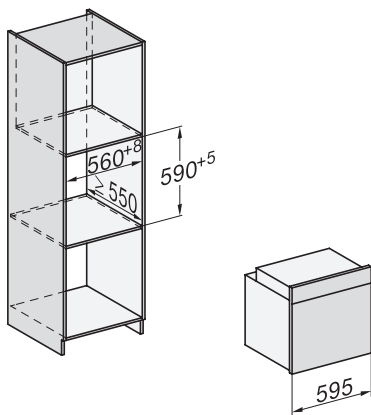

H 7262 B
 Pečící trouba
 s textovým displejem, pokrmovým teploměrem a úpravou PerfectClean

installation H7000 XL, installation drawing

installation H7000 XL, installation drawing, GB, AU

side view H7000 XL, installation drawings

built-in H7000 XL, installation drawing

Installation H7000 XL underframe, installation drawings

H7000 handle, installation drawing

Installation H7000 BM XL, installation drawings

side view H7000 XL build-under, installation drawing