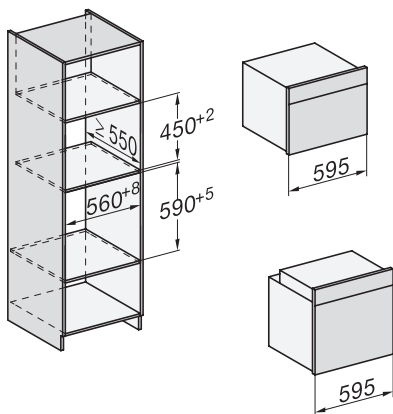

H 7262 B
 Pečící trouba
 s textovým displejem, pokrmovým teploměrem a úpravou PerfectClean

installation H7000 XL, installation drawing

installation H7000 XL, installation drawing, GB, AU

side view H7000 XL, installation drawings

built-in H7000 XL, installation drawing

Installation H7000 XL underframe, installation drawings

H7000 handle, installation drawing

Installation H7000 BM XL, installation drawings

side view H7000 XL build-under, installation drawing