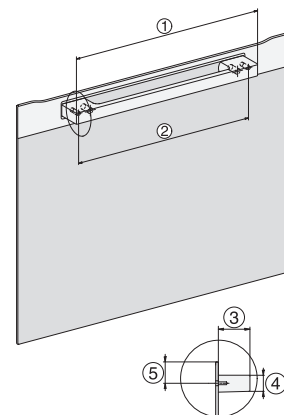

H 7262 B
 Pečící trouba
 s textovým displejem, pokrmovým teploměrem a úpravou PerfectClean

installation H7000 XL, installation drawing

installation H7000 XL, installation drawing, GB, AU

side view H7000 XL, installation drawings

built-in H7000 XL, installation drawing

Installation H7000 XL underframe, installation drawings

H7000 handle, installation drawing

Installation H7000 BM XL, installation drawings

side view H7000 XL build-under, installation drawing