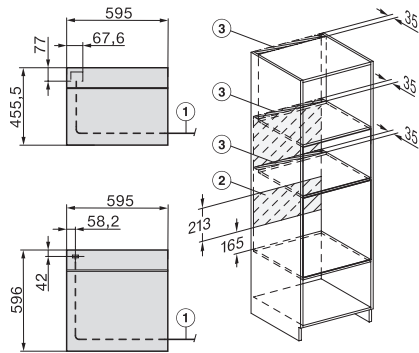

H 7262 B
Pečicí trouba
s textovým displejem, pokrmovým teploměrem a úpravou PerfectClean

Installation Kombi BM XL, installation drawings