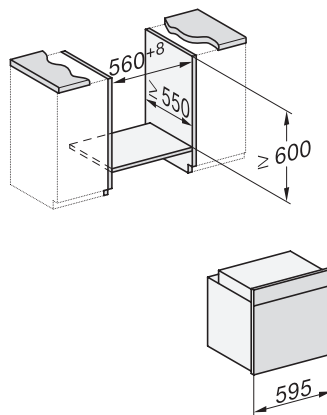

H 7262 BP
 Pečící trouba
 s textovým displejem, pokrmovým teploměrem a pyrolýzou

installation H7000 XL, installation drawing

installation H7000 XL, installation drawing, GB, AU

side view H7000 XL, installation drawings

built-in H7000 XL, installation drawing

Installation H7000 XL underframe, installation drawings

H7000 handle, installation drawing

Installation H7000 BM XL, installation drawings

side view H7000 XL build-under, installation drawing