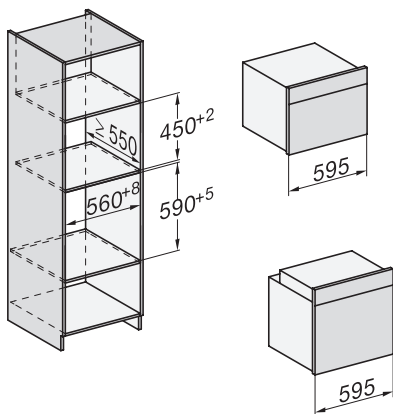

H 7262 BP
 Pečící trouba
 s textovým displejem, pokrmovým teploměrem a pyrolýzou

installation H7000 XL, installation drawing

installation H7000 XL, installation drawing, GB, AU

side view H7000 XL, installation drawings

built-in H7000 XL, installation drawing

Installation H7000 XL underframe, installation drawings

H7000 handle, installation drawing

Installation H7000 BM XL, installation drawings

side view H7000 XL build-under, installation drawing