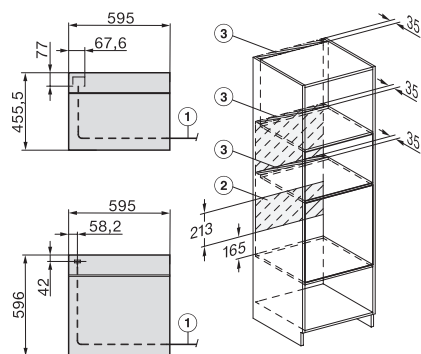

H 7262 BP

Pečicí trouba

s textovým displejem, pokrmovým teploměrem a pyrolýzou

Installation Kombi BM XL, installation drawings