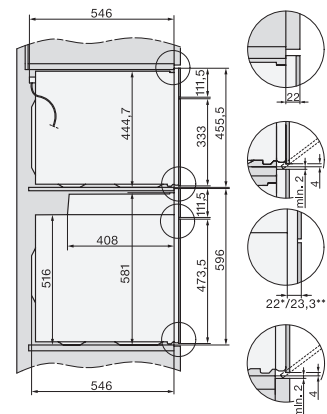

H 7262 BP
 Pečící trouba
 s textovým displejem, pokrmovým teploměrem a pyrolýzou

installation H7000 XL, installation drawing

installation H7000 XL, installation drawing, GB, AU

side view H7000 XL, installation drawings

built-in H7000 XL, installation drawing

Installation H7000 XL underframe, installation drawings

H7000 handle, installation drawing

Installation H7000 BM XL, installation drawings

side view H7000 XL build-under, installation drawing