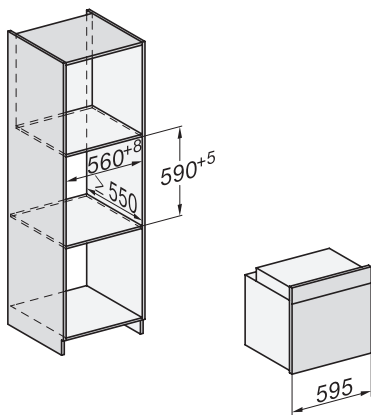

H 7262 BP
 Pečící trouba
 s textovým displejem, pokrmovým teploměrem a pyrolýzou

installation H7000 XL, installation drawing

installation H7000 XL, installation drawing, GB, AU

side view H7000 XL, installation drawings

built-in H7000 XL, installation drawing

Installation H7000 XL underframe, installation drawings

H7000 handle, installation drawing

Installation H7000 BM XL, installation drawings

side view H7000 XL build-under, installation drawing