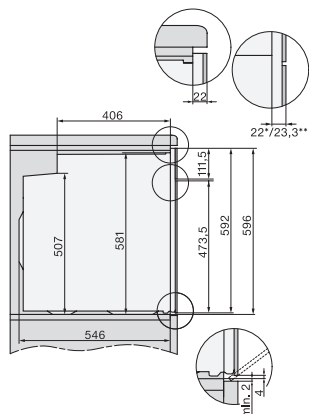

H 7262 BP
 Pečící trouba
 s textovým displejem, pokrmovým teploměrem a pyrolýzou

installation H7000 XL, installation drawing

installation H7000 XL, installation drawing, GB, AU

side view H7000 XL, installation drawings

built-in H7000 XL, installation drawing

Installation H7000 XL underframe, installation drawings

H7000 handle, installation drawing

Installation H7000 BM XL, installation drawings

side view H7000 XL build-under, installation drawing