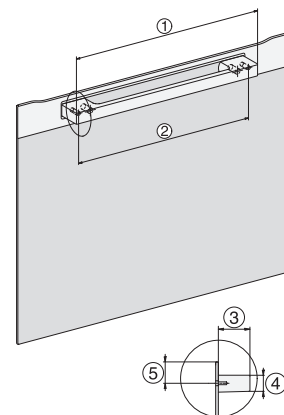

H 7262 BP
 Pečící trouba
 s textovým displejem, pokrmovým teploměrem a pyrolýzou

installation H7000 XL, installation drawing

installation H7000 XL, installation drawing, GB, AU

side view H7000 XL, installation drawings

built-in H7000 XL, installation drawing

Installation H7000 XL underframe, installation drawings

H7000 handle, installation drawing

Installation H7000 BM XL, installation drawings

side view H7000 XL build-under, installation drawing