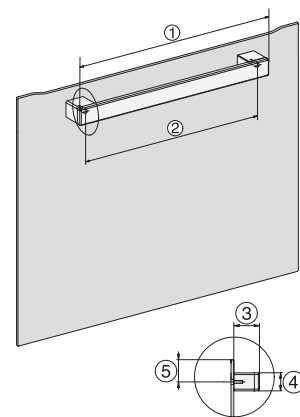

H 2465 BP ACTIVE

Pečící trouba

v moderním designu s funkcí propojení a pyrolýzou za příznivou cenu.

installation H7000 XL, installation drawing

side view H7000 XL, installation drawings

built-in H7000 XL, installation drawing

H226x-1B/BP/E/EP/I/IP, H2x6xB/BP, H7x6xB/BP/BPX, installation drawings

side view H7000 XL build-under, installation drawing

H2465B, H2465BP, H2466B, H2466BP, H2467B, H2467BP, H2468B, H2468BP, installation drawings