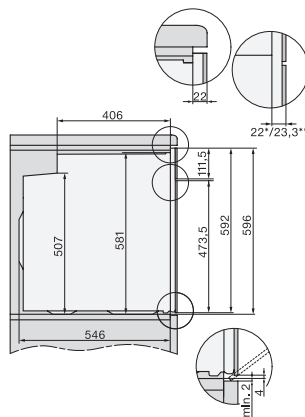

H 2766-1 B 125 Edition

Pečičí trouba

v elegantním černém designu s funkcí AirFry, síťovým propojením a PerfectClean.

installation H7000 XL, installation drawing

side view H7000 XL, installation drawings

built-in H7000 XL, installation drawing

Installation H7000 XL underframe, installation drawings

side view H7000 XL build-under, installation drawing

H7x65BP, H7145BM, H7165B, H7365B, H2756B, H2765B/BP, DGC7151, DGC7351 installation drawings