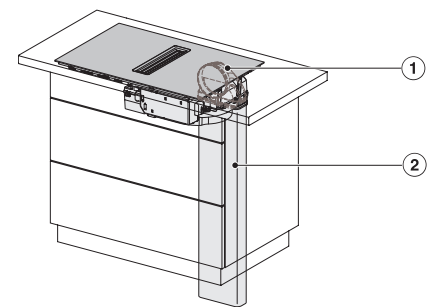

KMDA7272FL/FR – Operating options

KMDA7272FL, KMDA7473FL – flush – Installation drawing

KMDA7272FL, KMDA7473FL – Installation drawing

KMDA7272FL/FR, KMDA7473FL/FR, Exhaust air (Installation drawing)

KMDA7272FL, KMDA7473FL – Side view flush, Plug&Play – Installation drawing

KMDA7272FL, KMDA7473FL – Side view lying on top, Plug&Play – Installation drawing

KMDA7272FL, KMDA7473FL – Side view flush+X, Plug&Play – Installation drawing

KMDA7272FL, KMDA7473FL – Side view lying on top+X, Plug&Play – Installation drawing